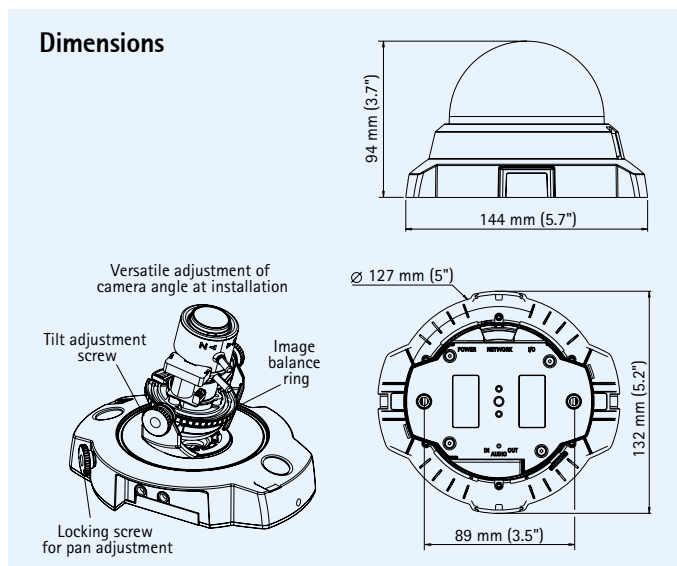

More information is available at www.axis.com